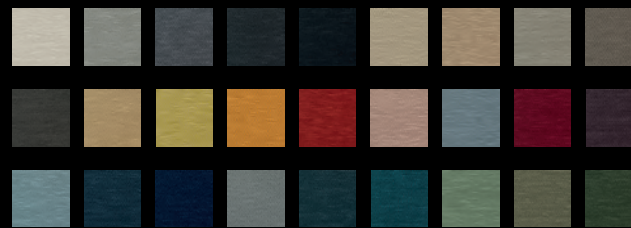

Still is an exceptionally soft chenille upholstery fabric with a natural appearance. It has a slightly striped expression that runs in the direction of the weft. Although Still is made from synthetic fibres, it has a subtly matt sheen and a dry feel that is typically associated with cotton.

Design: Georgina Wright