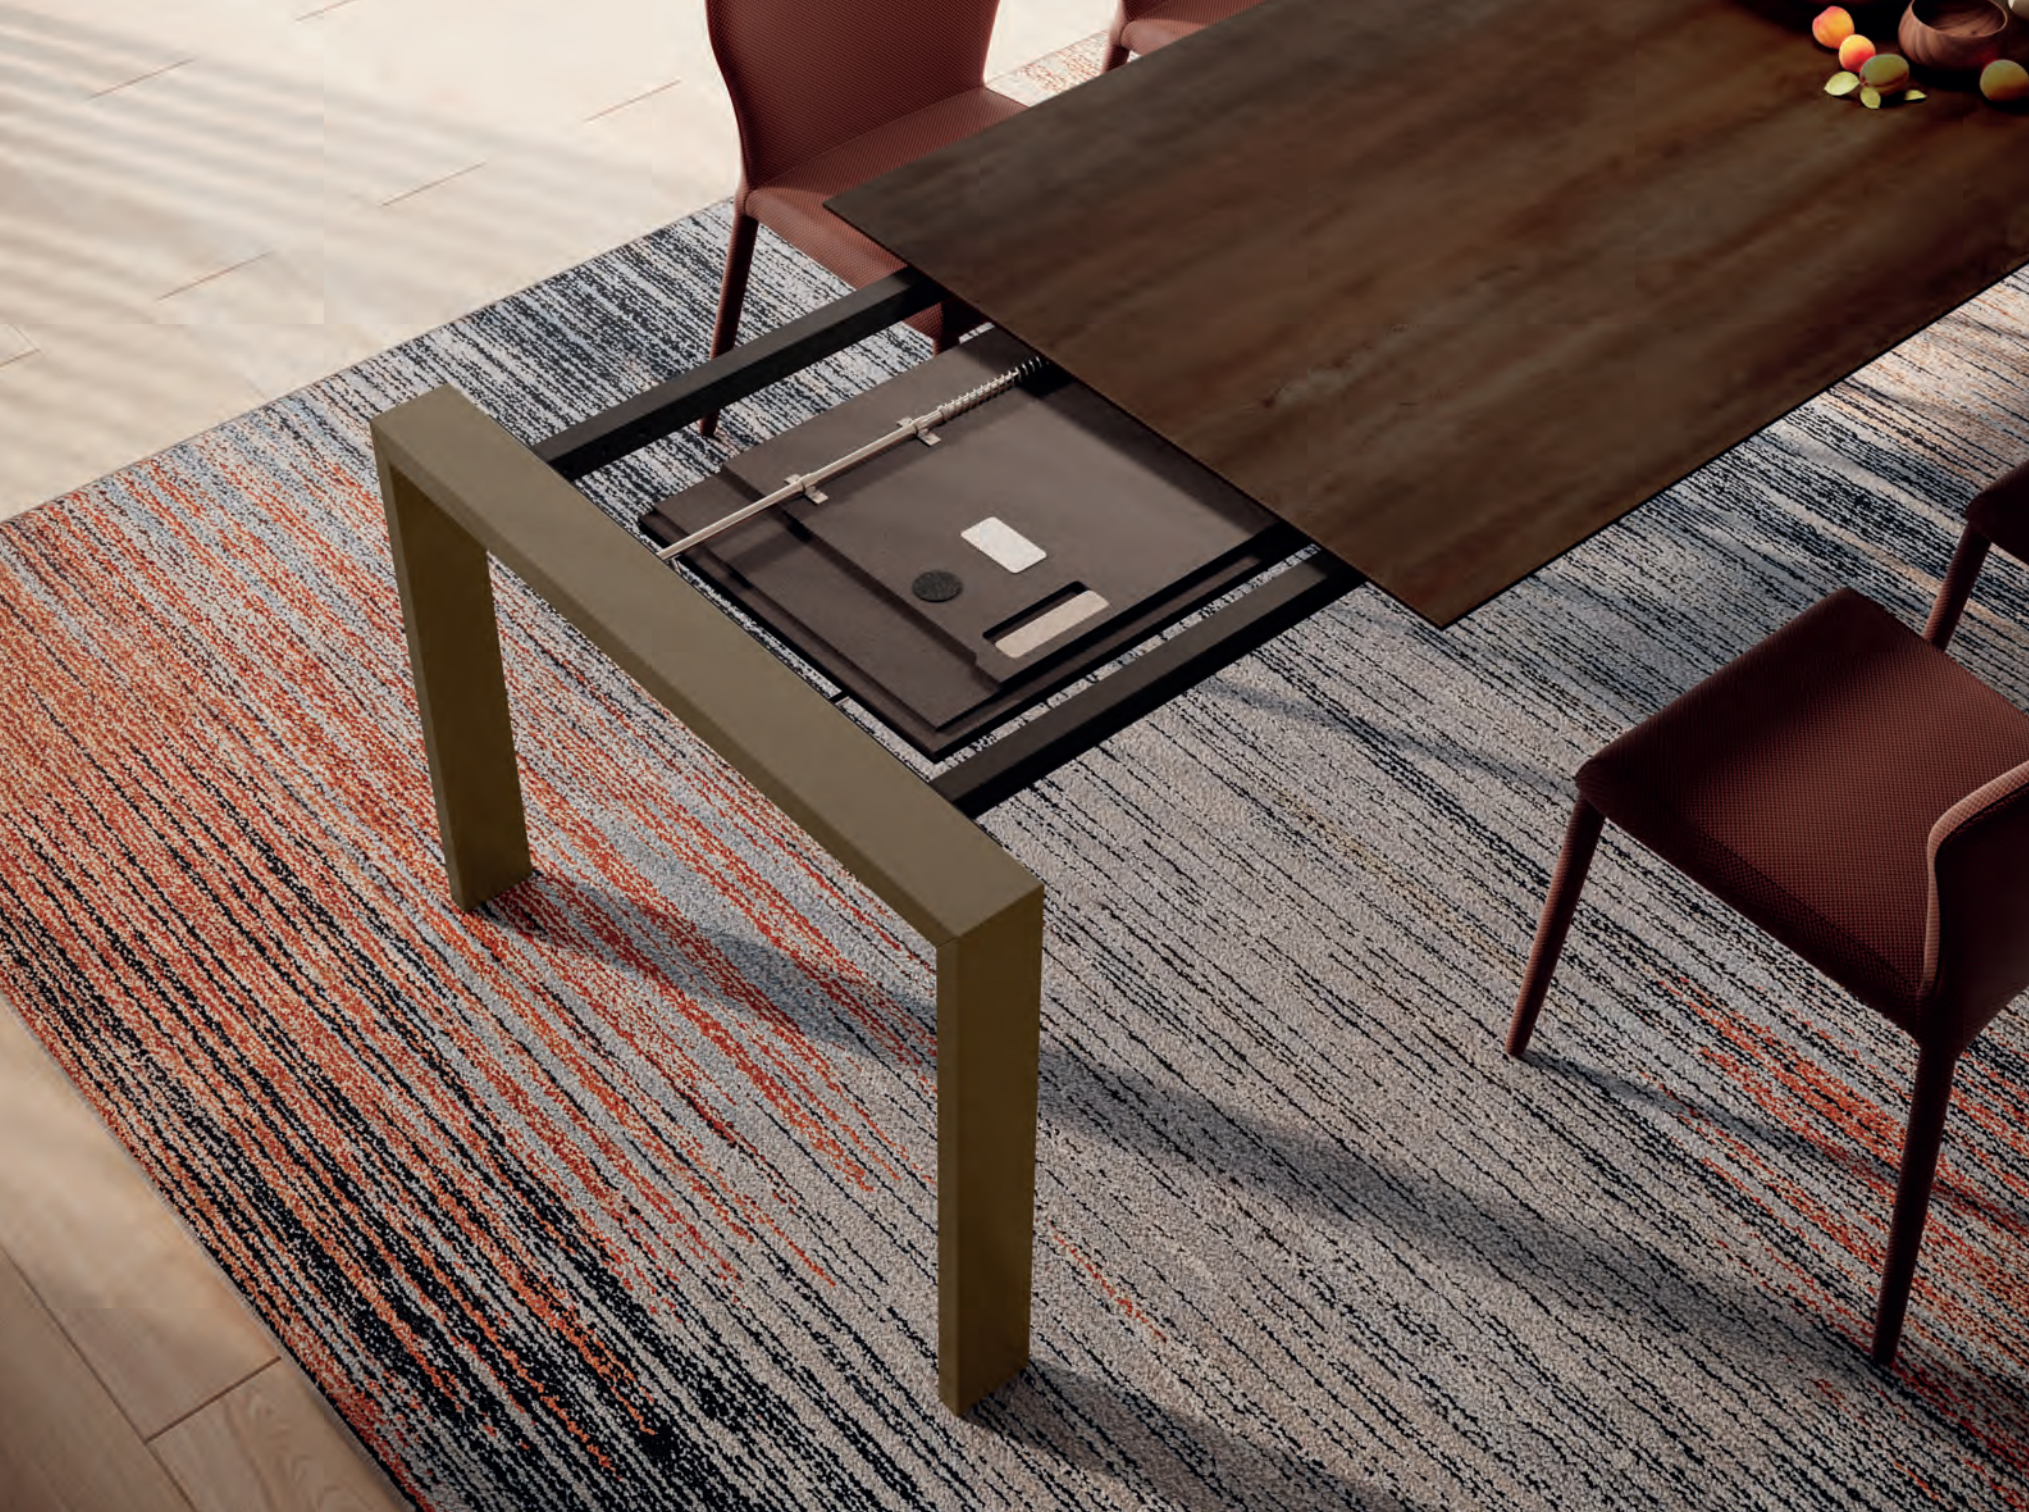

## Shapes

Rectangular, rounded, circular or organic – with us, you'll find the exact table to perfect your living environment. Tables that are fixed or extendible, inspired by nature, and refined or robust – we offer the perfect solution to suit every style.

The table top, which is slightly offset from the angular frame, gives MALEO a hint of subtle sophistication. The combination of materials, textures and colours allows it to either remain discreet in the background or deliberately make a statement – the choice is yours.

# MALEO

Table MALEO - Chair ASCOLI

Simple elegance at its best. Linear, timeless and understated, MALEO is a true chameleon among tables. In the exclusive EDITION version, it impresses with elegant aluminium legs in a sophisticated champagne shade. It's a subtle eye-catcher that radiates style and sophistication.

Thanks to the innovative outward-extending leg mechanism, the table extends effortlessly to one side (unlike a synchronised extension system that stretches in both directions). The frame elegantly extends outwards. Despite its slim extension profile measuring just 40 mm tall, MALEO remains extraordinarily stable. With maximum legroom and perfect for chairs with armrests, MALEO impresses due to its stability – without any sagging. Its profile is the only one of its kind on the market. No other is slimmer – for maximum elegance and functionality.