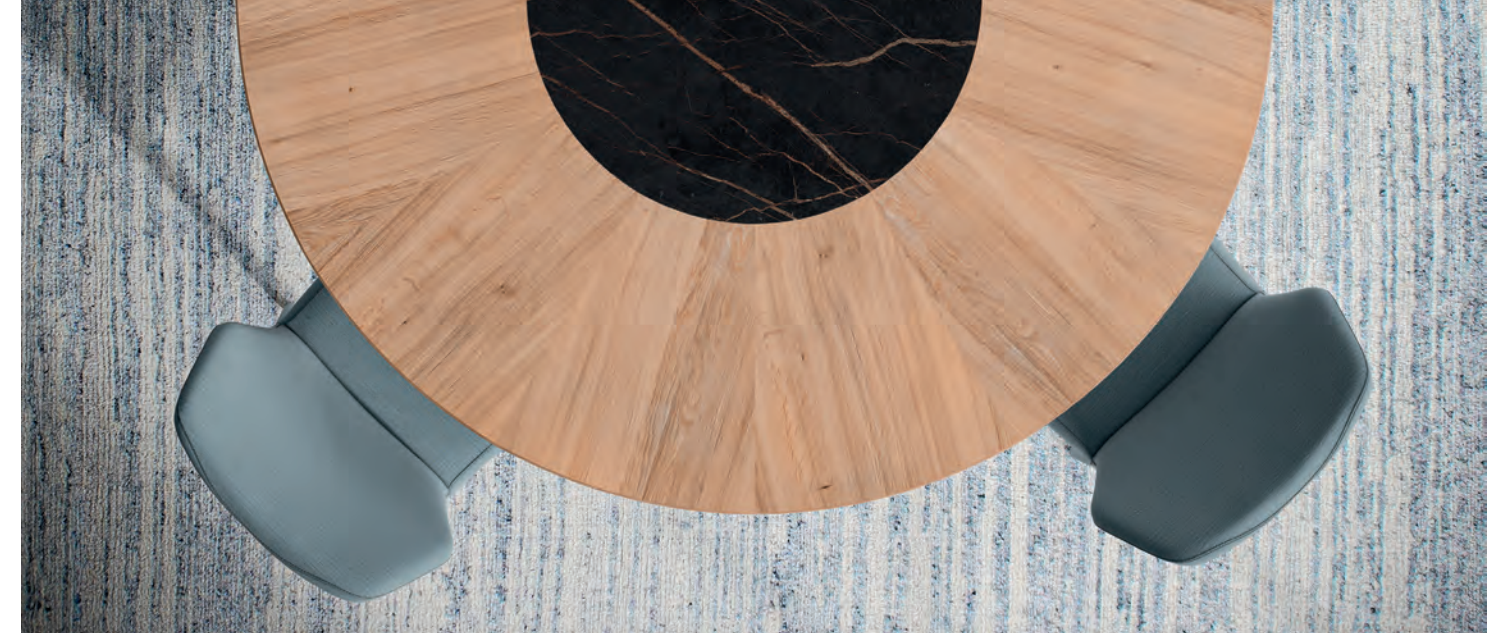

Design: Martin Ballendat

Table BARI - Chair ASCOLI

With star-shaped veneers and a rotating glass, MDi, Dekton or ceramic insert – BARI is a real eye-catcher in every variant.

Table AURORA - Chair LENI