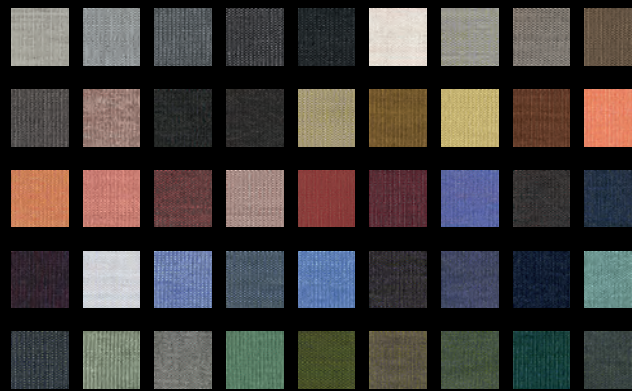

Canvas's mottled yarn combines three colours, with six shades in each colour combination. So the textile offers exceptional colour variety and a fascinating expression. Viewed from a distance, it appears to be in one solid colour. Up close, shimmering shades, fine contrasts and an elegant structure are revealed.

Design: Giulio Ridolfo