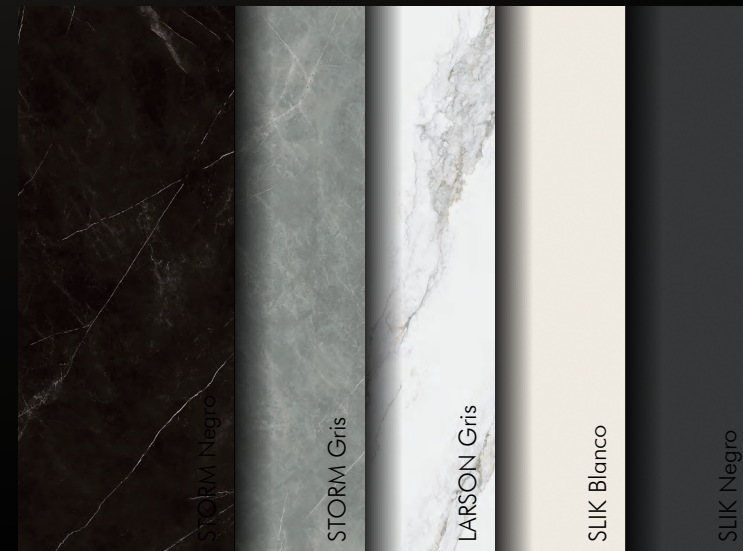

MDi 4 mm Natural

A material that looks good and feels good.

MDi (Minerals, Design, innovation) is made from minerals of the highest purity that are melted in a revolutionary process at high temperatures. This base material gives the surface exceptional technical, surface-related and aesthetic characteristics.

MDi creates surfaces of astonishing beauty. With Fullbody technology, powders can be decorated while still dry to bring a unique depth and movement to the surface. The precision of the high-resolution stone textures becomes immediately apparent and impressively underlines the tactile experience of MDi surfaces.

Unlike the pressing method that is standard in the industry, digital glazes are added to top designs using the digital texture process. This creates unique textures that achieve a matt effect and prevent light reflections. These surfaces receive delicate and very pleasant reliefs. With a texture that is extremely delicate to the touch, a play of light, shadow and volume that will delight all onlookers can also be achieved.

Thanks to our responsible use of natural resources and the high recyclability percentage, MDi stands out as a particularly sustainable surface option.